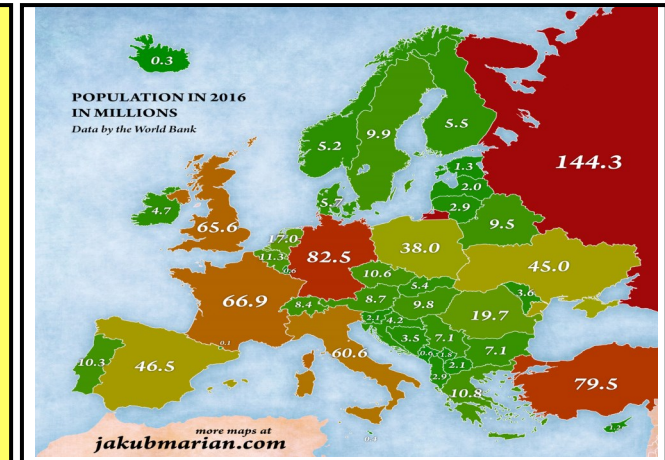

Europe's Significant People

Angela Merkel is considered to be one of the most powerful women in Europe. She has been serving as chancellor of Germany since 2005. Merkel is the longest-serving head of government within the European Union.

Greta Thunberg is a Swedish environmental activist who is known for challenging world leaders to take immediate action for climate change. Aged 15, she staged a school strike in which she protested against climate change.

Europe Human Geography

- There are 51 countries in Europe and 742 million people living there which is 10% of the world's population.
- German is the most commonly spoken language.
- The most populous country in Europe is Russia with a population of 146 million..
- The major religions across Europe are Christianity, Islam and Judaism. Christianity is the most practised religion in Europe.

Europe's Physical Geography

- The continent is in the northern hemisphere with the Arctic Ocean to the north, the Atlantic Ocean to the west and the Mediterranean Sea to the south.
- The highest mountain is Mount Elbrus in Russia (5642m).
- The longest river is the Volga river in Russia (3693 km).
- The smallest country in Europe is Vatican City which takes up an area of 0.44 km².